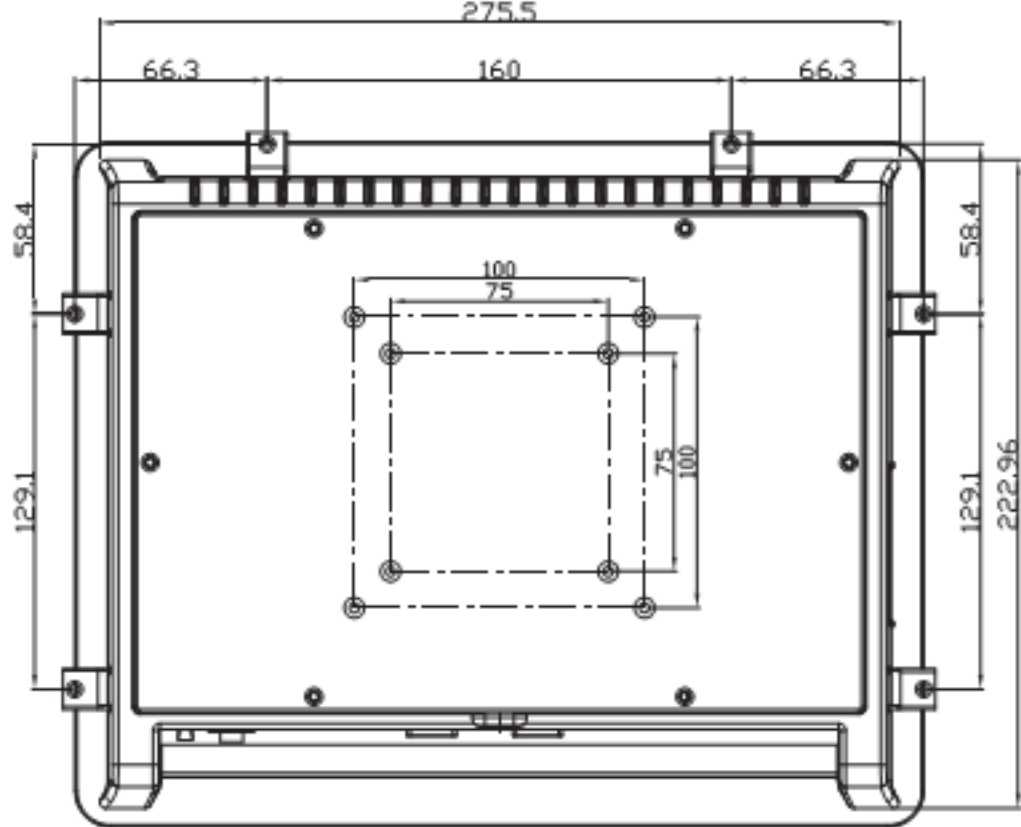

Phoenix plug for DC version

Bn-jack for AC version

276

CUTOUT Dim.

224